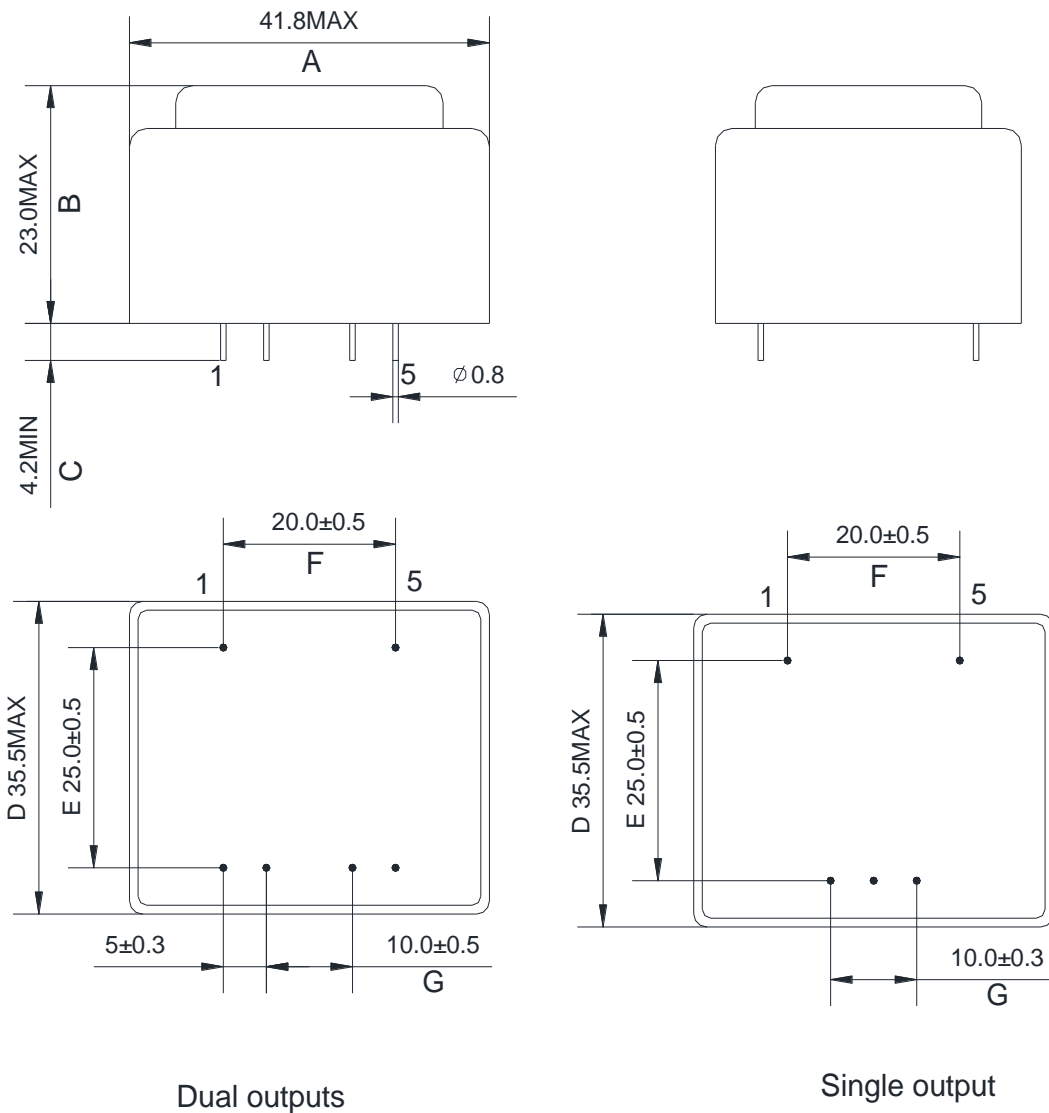

2.4VA SEALED TRANSFORMER EI38X10 SERIES

ORDERING CODE

FEATURES

- CQC Approved:
CQC file No.CQC 1001054660
- Vacuum Filling
- Split Bobbin Design
- Self-Extinguishing Plastics UL94V-0
- Dielectric Strength:
INPUT:230V 4200Vrms
INPUT:115V 2800Vrms
- Operation Frequency:50/60Hz
- Resin Class B IEC 85
(20,000 h Testing to IEC 216)
- 100% Production Tested

OUTLINE DIMENSIONS

SCHEMATIC DIAGRAM:

Dual outputs

Single output

ELECTRONIC SPECIFICATIONS

Order Number	Input Voltage (V)	SEC. Voltage (V)	Rated Current (mA)	Rated Power (VA)	No-load Voltage (V)	Ambient TEMP. (°C)	Weight (g)	Certificate			
								VDE	UL	CQC	CE
BV381S06024	115V	6	400	2.4	8.0	T70B	127			●	
BV381S09024	115V	9	267	2.4	12.0	T70B	127			●	
BV381S10024	115V	10	240	2.4	14.0	T70B	127			●	
BV381S12024	115V	12	200	2.4	16.0	T70B	127			●	
BV381S15024	115V	15	160	2.4	20.0	T70B	127			●	
BV381S18024	115V	18	133	2.4	24.1	T70B	127			●	
BV381S24024	115V	24	100	2.4	32.4	T70B	127			●	
BV381D06024	115V	2x6	2x200	2.4	2x8	T70B	127			●	
BV381D09024	115V	2x9	2x133	2.4	2x12	T70B	127			●	
BV381D10024	115V	2x10	2x120	2.4	2x14	T70B	127			●	
BV381D12024	115V	2x12	2x100	2.4	2x16	T70B	127			●	
BV381D15024	115V	2x15	2x80	2.4	2x20	T70B	127			●	
BV381D18024	115V	2x18	2x66.5	2.4	2x24.1	T70B	127			●	
BV381D24024	115V	2x24	2x50	2.4	2x32.4	T70B	127			●	
BV382S06024	230V	6	400	2.4	8.0	T70B	127			●	
BV382S09024	230V	9	267	2.4	12.0	T70B	127			●	
BV382S10024	230V	10	240	2.4	14.0	T70B	127			●	
BV382S12024	230V	12	200	2.4	16.0	T70B	127			●	
BV382S15024	230V	15	160	2.4	20.0	T70B	127			●	
BV382S18024	230V	18	133	2.4	24.1	T70B	127			●	
BV382S24024	230V	24	100	2.4	32.4	T70B	127			●	
BV382D06024	230V	2x6	2x200	2.4	2x8	T70B	127			●	
BV382D09024	230V	2x9	2x133	2.4	2x12	T70B	127			●	
BV382D10024	230V	2x10	2x120	2.4	2x14	T70B	127			●	
BV382D12024	230V	2x12	2x100	2.4	2x16	T70B	127			●	
BV382D15024	230V	2x15	2x80	2.4	2x20	T70B	127			●	
BV382D18024	230V	2x18	2x66.5	2.4	2x24.1	T70B	127			●	
BV382D24024	230V	2x24	2x50	2.4	2x32.4	T70B	127			●	