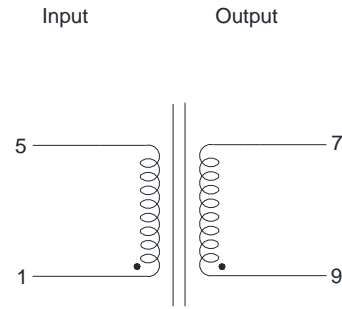

2.4VA SEALED TRANSFORMER EI38X10 SERIES

ORDERING CODE

FEATURES

- CQC Approved:
CQC file No.CQC 1001054660
- Vacuum Filling
- Split Bobbin Design
- Self-Extinguishing Plastics UL94V-0
- Dielectric Strength:
INPUT:230V 4200Vrms
INPUT:115V 2800Vrms
- Operation Frequency:50/60Hz
- Resin Class B IEC 85
(20,000 h Testing to IEC 216)
- 100% Production Tested

OUTLINE DIMENSIONS

SCHEMATIC DIAGRAM:

Dual outputs

Single output

ELECTRONIC SPECIFICATIONS

Order Number	Input Voltage (V)	SEC. Voltage (V)	Rated Current (mA)	Rated Power (VA)	No-load Voltage (V)	Ambient TEMP. (°C)	Weight (g)	Certificate			
								VDE	UL	CQC	CE
BV381S06024	115V	6	400	2.4	8.0	T70B	127			●	
BV381S09024	115V	9	267	2.4	12.0	T70B	127			●	
BV381S10024	115V	10	240	2.4	14.0	T70B	127			●	
BV381S12024	115V	12	200	2.4	16.0	T70B	127			●	
BV381S15024	115V	15	160	2.4	20.0	T70B	127			●	
BV381S18024	115V	18	133	2.4	24.1	T70B	127			●	
BV381S24024	115V	24	100	2.4	32.4	T70B	127			●	
BV381D06024	115V	2x6	2x200	2.4	2x8	T70B	127			●	
BV381D09024	115V	2x9	2x133	2.4	2x12	T70B	127			●	
BV381D10024	115V	2x10	2x120	2.4	2x14	T70B	127			●	
BV381D12024	115V	2x12	2x100	2.4	2x16	T70B	127			●	
BV381D15024	115V	2x15	2x80	2.4	2x20	T70B	127			●	
BV381D18024	115V	2x18	2x66.5	2.4	2x24.1	T70B	127			●	
BV381D24024	115V	2x24	2x50	2.4	2x32.4	T70B	127			●	
BV382S06024	230V	6	400	2.4	8.0	T70B	127			●	
BV382S09024	230V	9	267	2.4	12.0	T70B	127			●	
BV382S10024	230V	10	240	2.4	14.0	T70B	127			●	
BV382S12024	230V	12	200	2.4	16.0	T70B	127			●	
BV382S15024	230V	15	160	2.4	20.0	T70B	127			●	
BV382S18024	230V	18	133	2.4	24.1	T70B	127			●	
BV382S24024	230V	24	100	2.4	32.4	T70B	127			●	
BV382D06024	230V	2x6	2x200	2.4	2x8	T70B	127			●	
BV382D09024	230V	2x9	2x133	2.4	2x12	T70B	127			●	
BV382D10024	230V	2x10	2x120	2.4	2x14	T70B	127			●	
BV382D12024	230V	2x12	2x100	2.4	2x16	T70B	127			●	
BV382D15024	230V	2x15	2x80	2.4	2x20	T70B	127			●	
BV382D18024	230V	2x18	2x66.5	2.4	2x24.1	T70B	127			●	
BV382D24024	230V	2x24	2x50	2.4	2x32.4	T70B	127			●	