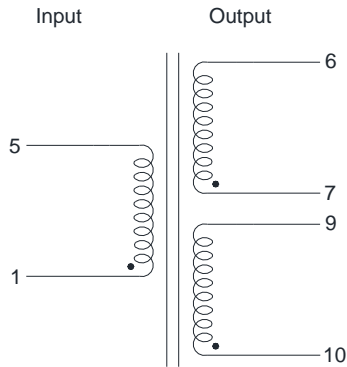

2.4VA SEALED TRANSFORMER EI38X10 SERIES

ORDERING CODE

FEATURES

- CQC Approved:
CQC file No.CQC 1001054660
- Vacuum Filling
- Split Bobbin Design
- Self-Extinguishing Plastics UL94V-0
- Dielectric Strength:
INPUT:230V 4200Vrms
INPUT:115V 2800Vrms
- Operation Frequency:50/60Hz
- Resin Class B IEC 85
(20,000 h Testing to IEC 216)
- 100% Production Tested

OUTLINE DIMENSIONS

SCHEMATIC DIAGRAM:

Dual outputs

Single output

ELECTRONIC SPECIFICATIONS

Order Number	Input Voltage (V)	SEC. Voltage (V)	Rated Current (mA)	Rated Power (VA)	No-load Voltage (V)	Ambient TEMP. (°C)	Weight (g)	Certificate			
								VDE	UL	CQC	CE
BV381S06024	115V	6	400	2.4	8.0	T70B	127			●	
BV381S09024	115V	9	267	2.4	12.0	T70B	127			●	
BV381S10024	115V	10	240	2.4	14.0	T70B	127			●	
BV381S12024	115V	12	200	2.4	16.0	T70B	127			●	
BV381S15024	115V	15	160	2.4	20.0	T70B	127			●	
BV381S18024	115V	18	133	2.4	24.1	T70B	127			●	
BV381S24024	115V	24	100	2.4	32.4	T70B	127			●	
BV381D06024	115V	2x6	2x200	2.4	2x8	T70B	127			●	
BV381D09024	115V	2x9	2x133	2.4	2x12	T70B	127			●	
BV381D10024	115V	2x10	2x120	2.4	2x14	T70B	127			●	
BV381D12024	115V	2x12	2x100	2.4	2x16	T70B	127			●	
BV381D15024	115V	2x15	2x80	2.4	2x20	T70B	127			●	
BV381D18024	115V	2x18	2x66.5	2.4	2x24.1	T70B	127			●	
BV381D24024	115V	2x24	2x50	2.4	2x32.4	T70B	127			●	
BV382S06024	230V	6	400	2.4	8.0	T70B	127			●	
BV382S09024	230V	9	267	2.4	12.0	T70B	127			●	
BV382S10024	230V	10	240	2.4	14.0	T70B	127			●	
BV382S12024	230V	12	200	2.4	16.0	T70B	127			●	
BV382S15024	230V	15	160	2.4	20.0	T70B	127			●	
BV382S18024	230V	18	133	2.4	24.1	T70B	127			●	
BV382S24024	230V	24	100	2.4	32.4	T70B	127			●	
BV382D06024	230V	2x6	2x200	2.4	2x8	T70B	127			●	
BV382D09024	230V	2x9	2x133	2.4	2x12	T70B	127			●	
BV382D10024	230V	2x10	2x120	2.4	2x14	T70B	127			●	
BV382D12024	230V	2x12	2x100	2.4	2x16	T70B	127			●	
BV382D15024	230V	2x15	2x80	2.4	2x20	T70B	127			●	
BV382D18024	230V	2x18	2x66.5	2.4	2x24.1	T70B	127			●	
BV382D24024	230V	2x24	2x50	2.4	2x32.4	T70B	127			●	