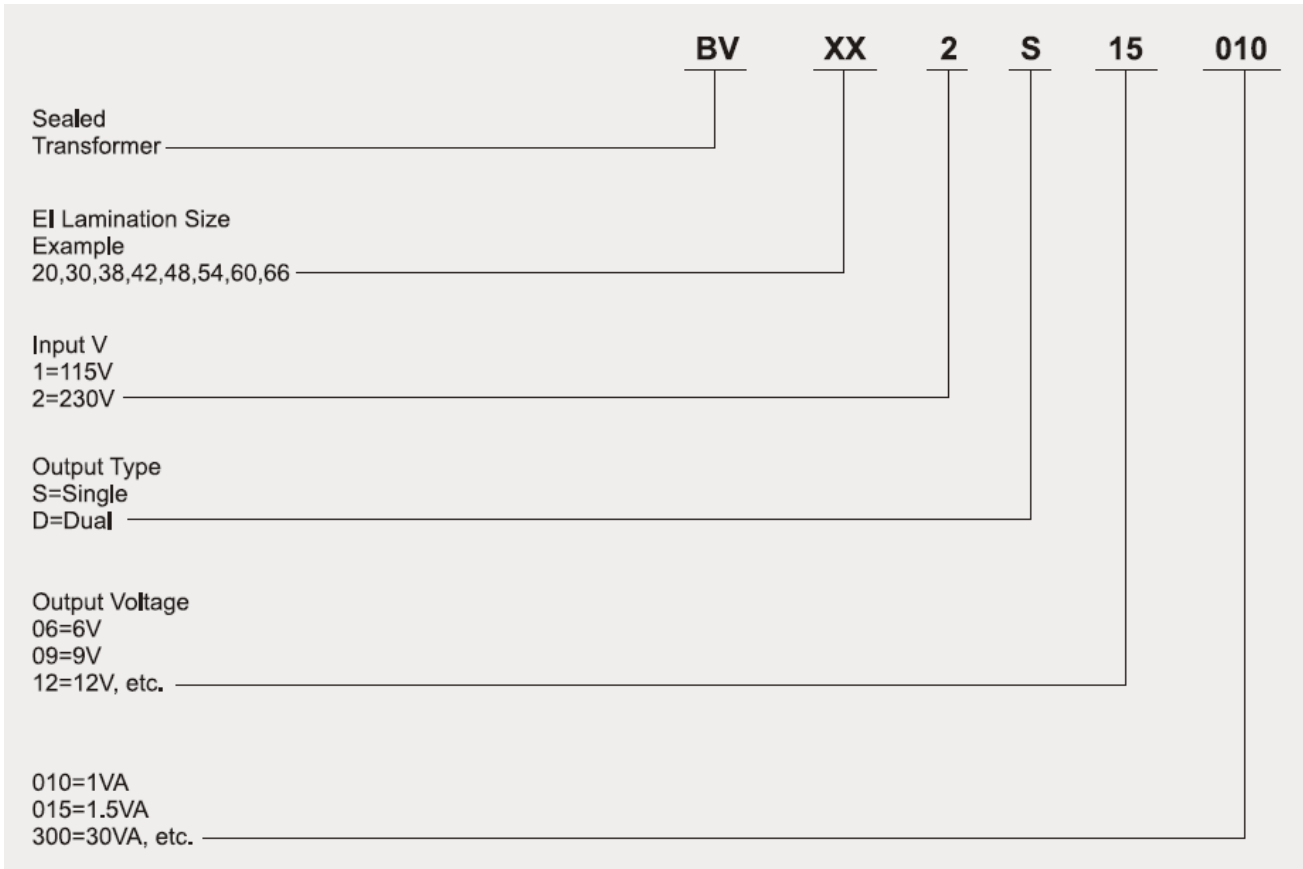

2.4VA SEALED TRANSFORMER EI38X10 SERIES

ORDERING CODE

FEATURES

- CQC Approved:
CQC file No.CQC 1001054660
- Vacuum Filling
- Split Bobbin Design
- Self-Extinguishing Plastics UL94V-0
- Dielectric Strength:
INPUT:230V 4200Vrms
INPUT:115V 2800Vrms
- Operation Frequency:50/60Hz
- Resin Class B IEC 85
(20,000 h Testing to IEC 216)
- 100% Production Tested

OUTLINE DIMENSIONS

SCHEMATIC DIAGRAM:

Dual outputs

Single output

ELECTRONIC SPECIFICATIONS

Order Number	Input Voltage (V)	SEC. Voltage (V)	Rated Current (mA)	Rated Power (VA)	No-load Voltage (V)	Ambient TEMP. (°C)	Weight (g)	Certificate			
								VDE	UL	CQC	CE
BV381S06024	115V	6	400	2.4	8.0	T70B	127			●	
BV381S09024	115V	9	267	2.4	12.0	T70B	127			●	
BV381S10024	115V	10	240	2.4	14.0	T70B	127			●	
BV381S12024	115V	12	200	2.4	16.0	T70B	127			●	
BV381S15024	115V	15	160	2.4	20.0	T70B	127			●	
BV381S18024	115V	18	133	2.4	24.1	T70B	127			●	
BV381S24024	115V	24	100	2.4	32.4	T70B	127			●	
BV381D06024	115V	2x6	2x200	2.4	2x8	T70B	127			●	
BV381D09024	115V	2x9	2x133	2.4	2x12	T70B	127			●	
BV381D10024	115V	2x10	2x120	2.4	2x14	T70B	127			●	
BV381D12024	115V	2x12	2x100	2.4	2x16	T70B	127			●	
BV381D15024	115V	2x15	2x80	2.4	2x20	T70B	127			●	
BV381D18024	115V	2x18	2x66.5	2.4	2x24.1	T70B	127			●	
BV381D24024	115V	2x24	2x50	2.4	2x32.4	T70B	127			●	
BV382S06024	230V	6	400	2.4	8.0	T70B	127			●	
BV382S09024	230V	9	267	2.4	12.0	T70B	127			●	
BV382S10024	230V	10	240	2.4	14.0	T70B	127			●	
BV382S12024	230V	12	200	2.4	16.0	T70B	127			●	
BV382S15024	230V	15	160	2.4	20.0	T70B	127			●	
BV382S18024	230V	18	133	2.4	24.1	T70B	127			●	
BV382S24024	230V	24	100	2.4	32.4	T70B	127			●	
BV382D06024	230V	2x6	2x200	2.4	2x8	T70B	127			●	
BV382D09024	230V	2x9	2x133	2.4	2x12	T70B	127			●	
BV382D10024	230V	2x10	2x120	2.4	2x14	T70B	127			●	
BV382D12024	230V	2x12	2x100	2.4	2x16	T70B	127			●	
BV382D15024	230V	2x15	2x80	2.4	2x20	T70B	127			●	
BV382D18024	230V	2x18	2x66.5	2.4	2x24.1	T70B	127			●	
BV382D24024	230V	2x24	2x50	2.4	2x32.4	T70B	127			●	